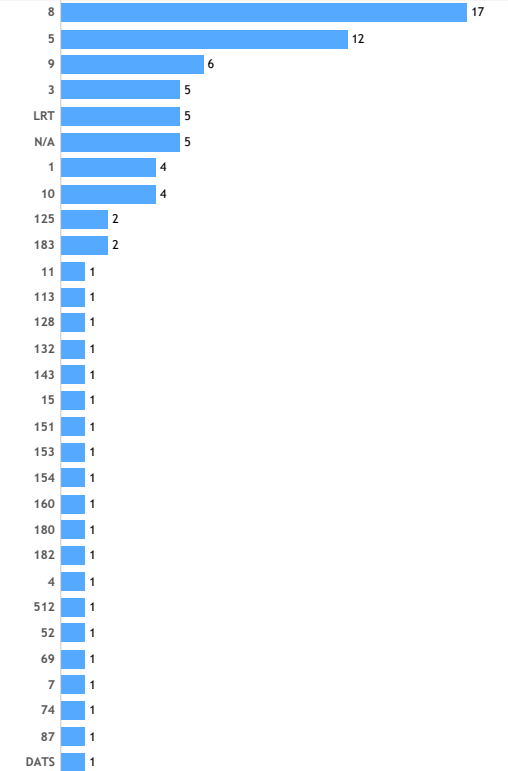

Operator Assault

Prepared by ETS Transit Control Operations

A Summary of Operator Assaults for 2019

January February March April May June July August September October November December

YEAR-TO-DATE

2018	84
2019	82

MONTHLY

WEEKDAY

TIME

PROBABLE CAUSE

LOCATION OF INCIDENTS

ROUTE NUMBER

NATURE OF ASSAULT

SUSPECT IDENTIFICATION