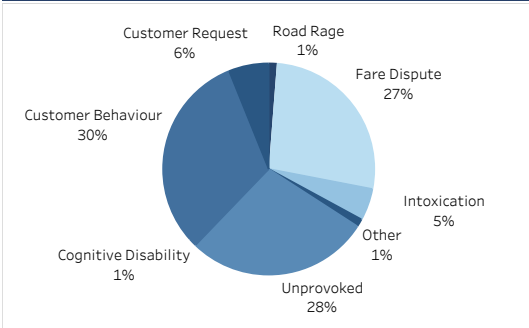

MONTHLY

WEEKDAY

TIME

PROBABLE CAUSE

LOCATION OF INCIDENTS

ROUTE NUMBER

NATURE OF ASSAULT

SUSPECT IDENTIFICATION