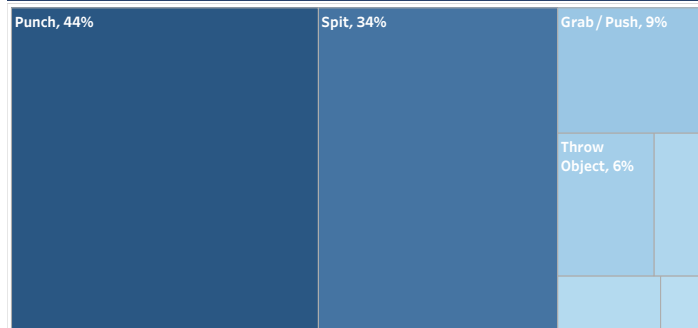

MONTHLY

WEEKDAY

TIME

PROBABLE CAUSE

LOCATION OF INCIDENTS

ROUTE NUMBER

NATURE OF ASSAULT

SUSPECT IDENTIFICATION