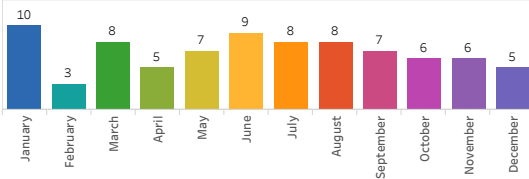

Operator Assault

Prepared by ETS Transit Control Operations

A Summary of Operator Assaults for 2019

January February March April May June July August September October November December

YEAR-TO-DATE

2018	84
2019	82

MONTHLY

WEEKDAY

TIME

PROBABLE CAUSE

LOCATION OF INCIDENTS

ROUTE NUMBER

NATURE OF ASSAULT

SUSPECT IDENTIFICATION