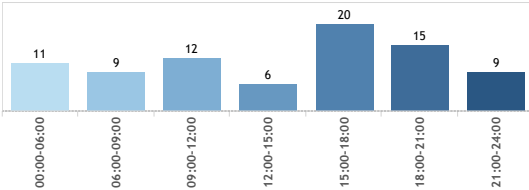

Operator Assault

Prepared by ETS Transit Control Operations

A Summary of Operator Assaults for 2019

January February March April May June July August September October November December

YEAR-TO-DATE

2018	84
2019	82

MONTHLY

WEEKDAY

TIME

PROBABLE CAUSE

LOCATION OF INCIDENTS

ROUTE NUMBER

NATURE OF ASSAULT

SUSPECT IDENTIFICATION